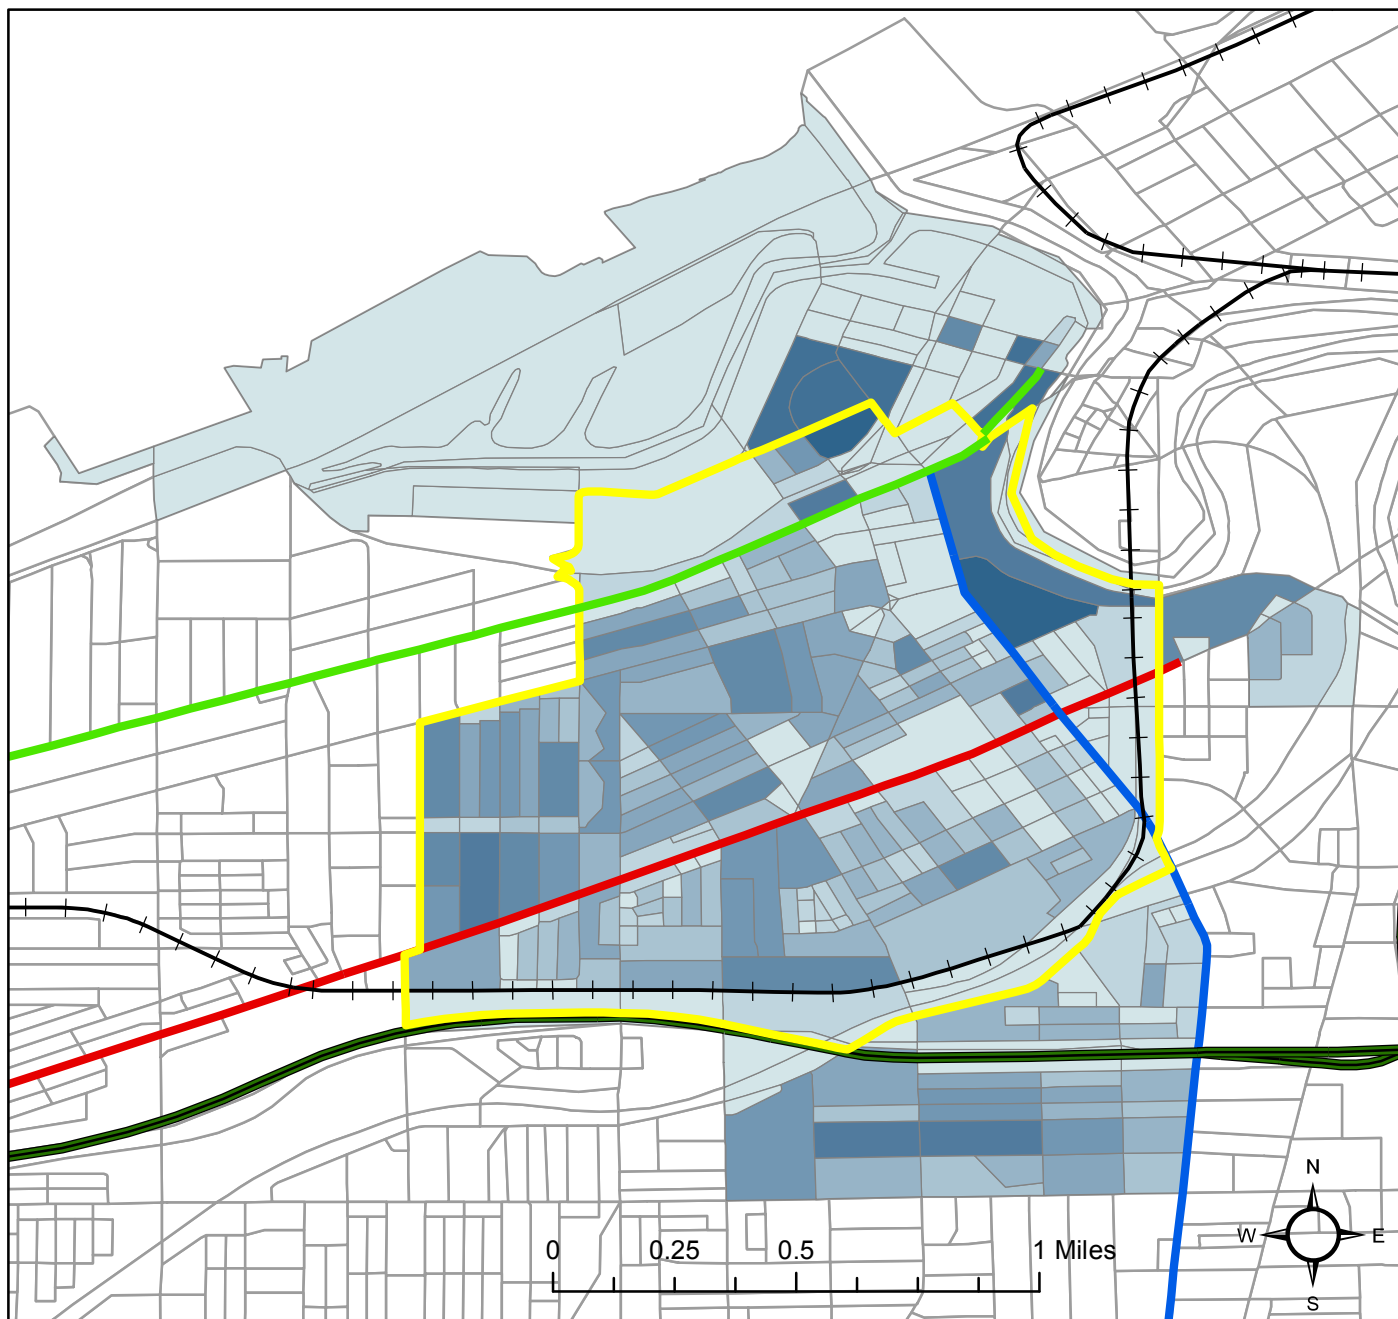

Ohio City Neighborhood: 2010 Housing Units

2010 Housing Units

- Ohio City Service Area
- Rapid Transit
- Detroit Ave
- West 25th Street
- Lorain Ave
- Interstate 90